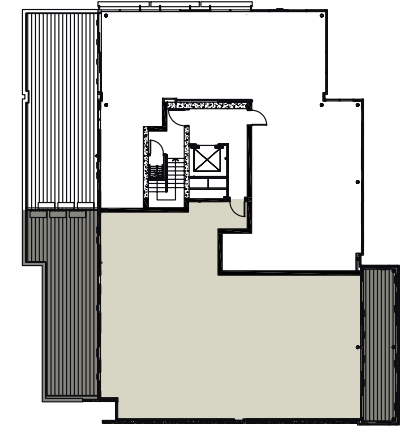

Level: 10

studiopacificarchitecture

APARTMENT LIGHTING & ELECTRICAL PLAN