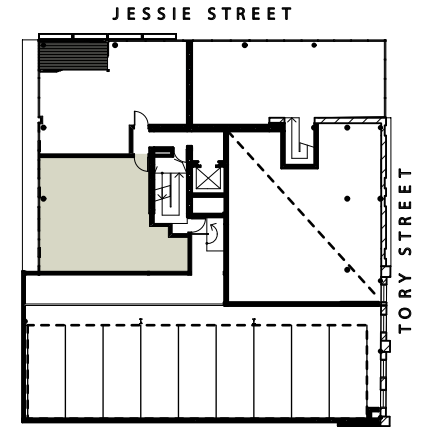

## Electrical Legend

- ⌋ General Power Outlet
- ⌋<sup>2</sup> Double Power Outlet
- ∇ Telephone/Data
- ⌋<sup>TV</sup> Television
- ⌋<sup>DW</sup> Dishwasher
- ⌋<sup>RH</sup> Range Hood
- ⌋<sup>WD</sup> Waste Disposal Unit
- ⌋<sup>O</sup> Oven
- ⌋<sup>S</sup> Shaver Outlet
- ⌋<sup>HTR</sup> Heated Towel Rail
- ⌋<sup>H</sup> Outdoor Heater (high level)
- ⌋ Distribution Board
- ⌋ Light Switch
- ⌋ Light Switch with Dimmer
- ⌋<sup>2</sup> 2-way Operated Light Switch

## Lighting Legend

- ⊙ 12v Halogen Down Light Recessed Adjustable
- ⊙ 12v Halogen Down Light Recessed Fixed
- ⊙ IP Rated Balcony Light
- ⊙ IP Rated Balcony Light (Wall Mounted)
- ⊙ 12v Halogen Down Light integrated into Kitchen Joinery
- ≡ Pelmet Light over Vanity Basin

APARTMENT:  
**202, 302**

Levels: 2&3