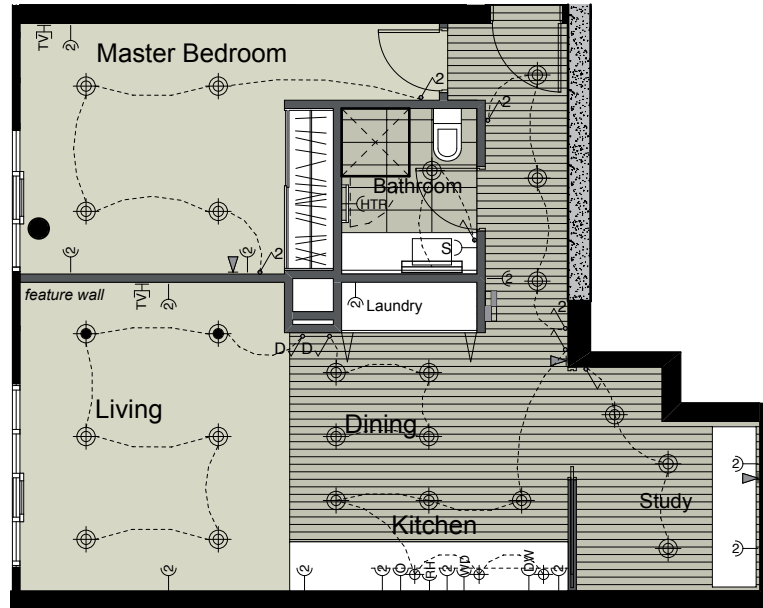

## Electrical Legend

- ⌋ General Power Outlet
- ⌋<sup>2</sup> Double Power Outlet
- ∇ Telephone/Data
- ⌋<sup>TV</sup> Television
- ⌋<sup>DW</sup> Dishwasher
- ⌋<sup>RH</sup> Range Hood
- ⌋<sup>WD</sup> Waste Disposal Unit
- ⌋<sup>O</sup> Oven
- ⌋<sup>S</sup> Shaver Outlet
- ⌋<sup>HTR</sup> Heated Towel Rail
- ⌋<sup>H</sup> Outdoor Heater (high level)
- ⌋ Distribution Board
- ⌋ Light Switch
- ⌋ Light Switch with Dimmer
- ⌋<sup>2</sup> 2-way Operated Light Switch

## Lighting Legend

- ⊙ 12v Halogen Down Light Recessed Adjustable
- ⊙ 12v Halogen Down Light Recessed Fixed
- ⊙ IP Rated Balcony Light
- ⊙ IP Rated Balcony Light (Wall Mounted)
- ⊙ 12v Halogen Down Light integrated into Kitchen Joinery
- ≡ Pelmet Light over Vanity Basin

APARTMENT:  
**202, 302**

Levels: 2&3